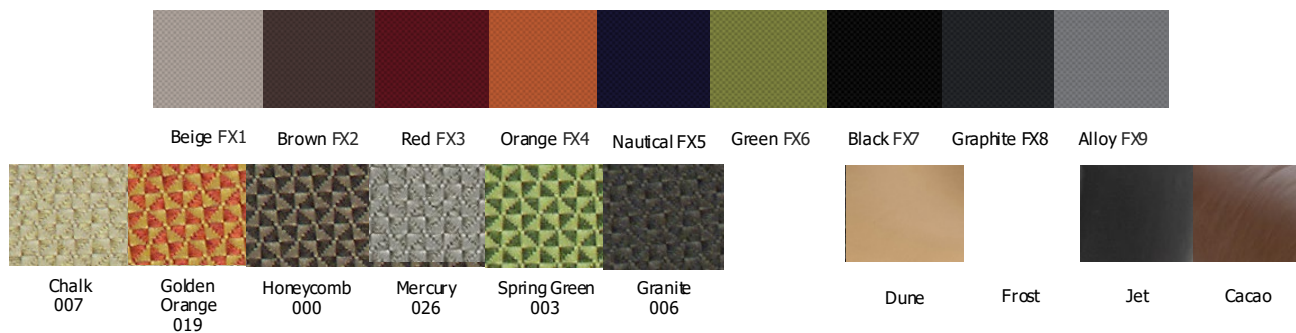

the Compel difference...

better components	lab tested and time tested components for superior performance
better options	4 leather colors, 7 fabrics, base options, and arm options
better leather	hand selected, aniline dyed hides create a luxurious feel that lasts
fast delivery	orders ship in 48 hours or less.
easier	check stock online 24/7

simple to spec

Compel model numbers are easy to use and easy to remember. A simple code makes it easy to change arm options, base options, and colors for each chair.

CEL-7120-B-CA-JET Pinnacle chair
= Chair, Executive, Leather, model 7120, Black base, Conference Arms, Jet black leather

CTM-5500-B-TA-019 Argos chair
= Chair, Task, Mesh, model 5500, Black base, Task Arms, Golden Orange fabric

standard options

Aluminum Base	Add "A" to the description right after the model number
Task Arms	Add "TA" to the description right after the Base option
Conference Arms	Add "CA" to the description right after the Base option

specify HSC at the end of the item number if you wish to order the Hard Surface Casters

fabric options

CAL 133 certified seating options—use one of the standard fabric options and request CAL 133 for an upcharge
all products are stocked in black unless otherwise noted
color options, when available, will be shown on the product page in the catalog
allow 10 days for fabric option orders over 50 pcs

easy shipping
small orders? urgent orders? look for this logo