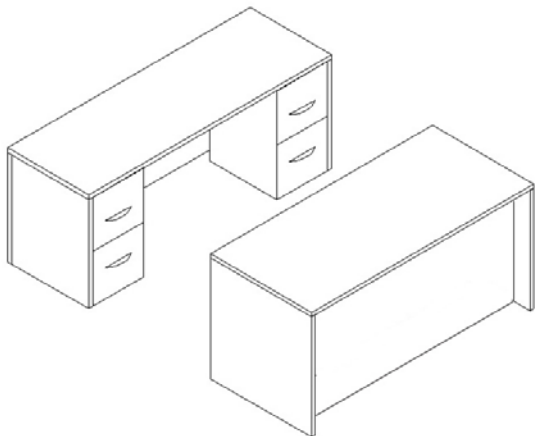

**L-shape desk set**

**\$3649**

Insignia set #5 (I-CL-7284-CD-RTN)  
w/ 42" return (I-CL-7278-CD-RTN) deduct \$26

**D-top L-shape desk set**

**\$2613**

Insignia set #6 (I-CL-7284-CDB-RTN)  
w/ 42" return (I-CL-7278-CDB-RTN) deduct \$26