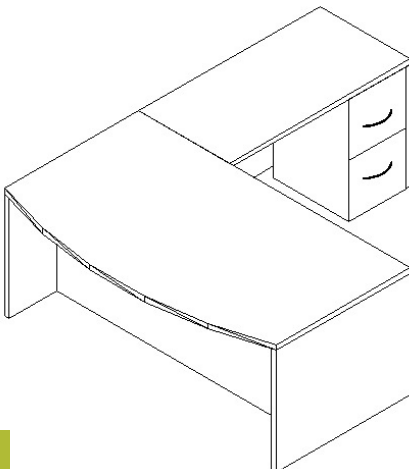

w/o hutch $3374

Insignia set #3 (I-CU-72108-CDB)
w/ 42" bridge (I-CU-72102-CDB) deduct $49

Executive L-shape desk set $3720

Insignia set #4 (I-CL-7290-BF-RTN)
w/ 42" return (I-CL-7284-BF-RTN) deduct $26

kit for keyed-alike storage
ILK5PK $101

- 5 locks w/ matching #'s
- master key / removal key