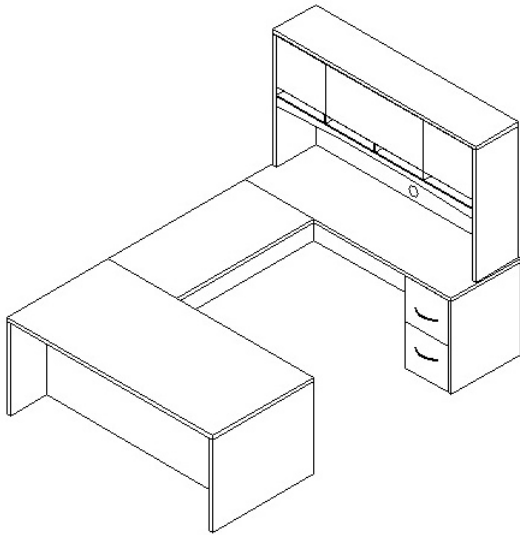

Insignia Series

Bow front desk set $5939

Insignia set #1 (I-CU-72114-BF-H)
w/ 42" Bridge (I-CU-72108-BF-H) deduct $49

w/o hutch $4480

set #1 w/o hutch (I-CU-72114-BF)
w/ 42" bridge (I-CU-72108-BF) deduct $49

Straight front desk set $5867

Insignia set #2 (I-CU-72108-CD-H)
w/ 42" bridge (I-CU-72102-CD-H) deduct $49

w/o hutch $4409

Insignia set #2 (I-CU-72108-CD)
w/ 42" bridge (I-CU-72102-CD) deduct $49

D-top desk set $4816

Insignia set #3 (I-CU-72108-CDB-H)
w/ 42" bridge (I-CU-72102-CDB-H) deduct $49