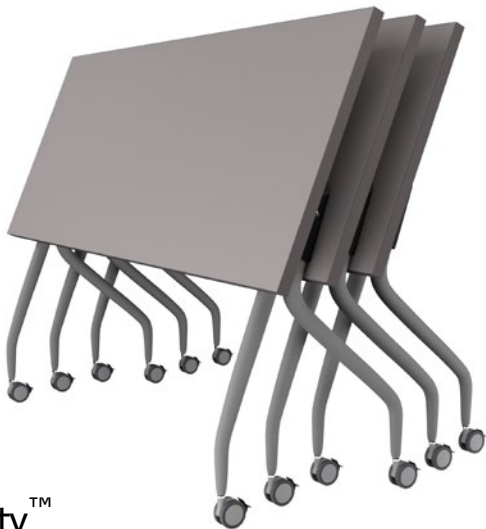

Fila

Nifty™