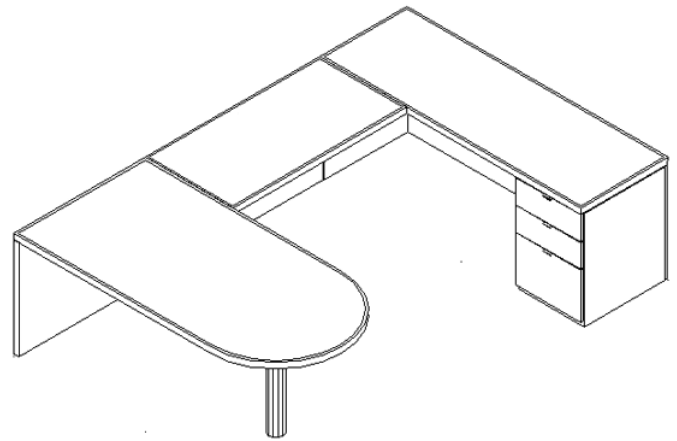

D-Top U-Shape Desk Set $1416

L-LDB-7236	D-Top Desk	$445
L-LC-7224	Credenza	$379
L-LB-48	48" Bridge	$213
L-LP-BBF	BBF Pedestal	$379

Specify Finish	American Cherry	-AC
	Mahogany	-MA

D-Top L-Shape Desk Set $1095

L-LDB-7236	D-Top Desk	$445
L-LRU-4824	48" Return	$271
L-LP-BBF	BBF Pedestal	$379

Specify Finish	American Cherry	-AC
	Mahogany	-MA