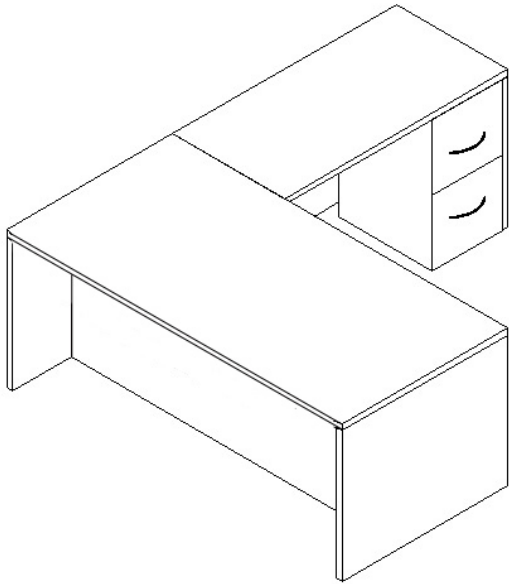

## Executive L-shape desk set \$3720

Insignia set #4 (I-CL-7290-BF-RTN)  
w/ 42" return (I-CL-7284-BF-RTN) deduct \$26

kit for keyed-alike storage  
ILK5PK \$101

- 5 locks w/ matching #'s
- master key / removal key