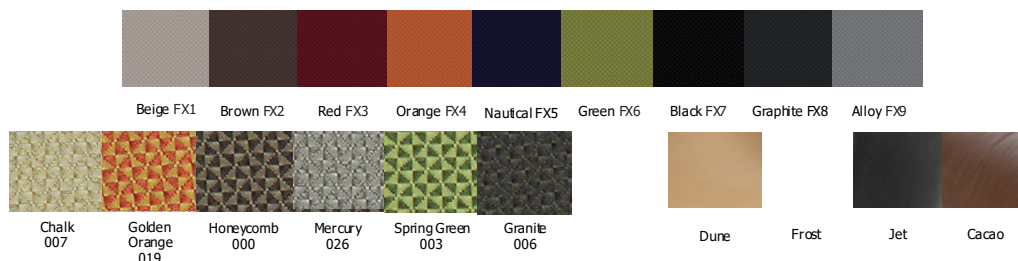

### Options

**Wood finish**  
Luna Cherry or Mocha Cherry finish

**8 drawer handles**  
(P8 included as standard Specify P1—P7 for options)

**Fabric and faux options for tack boards and seating**