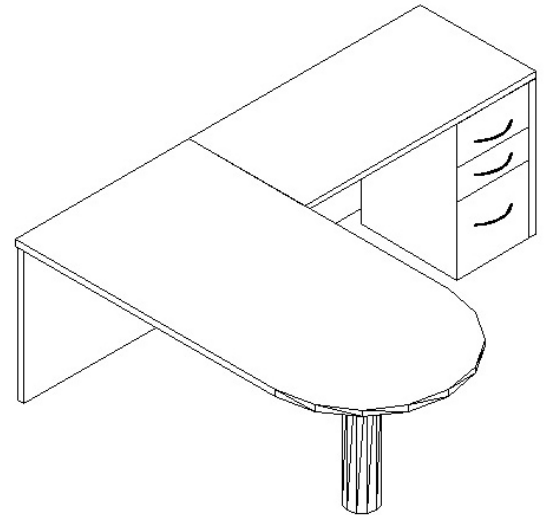

**L-shape desk set**

**\$3649**

Insignia set #5 (I-CL-7284-CD-RTN)  
w/ 42" return (I-CL-7278-CD-RTN) deduct \$26

**D-top L-shape desk set**

**\$2613**

Insignia set #6 (I-CL-7284-CDB-RTN)  
w/ 42" return (I-CL-7278-CDB-RTN) deduct \$26