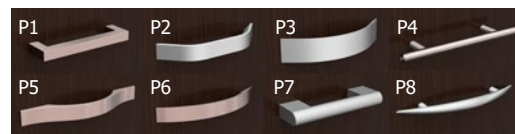

8 drawer handles
(P8 included as standard Specify P1—P7 for options)