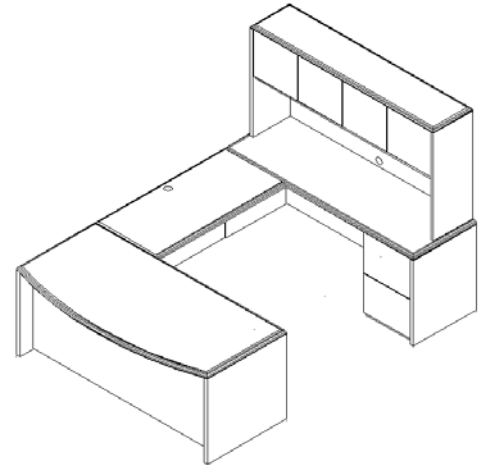

Bow Front Desk Set $2398

L-LDBF-7242	Bow Front Desk	$529
L-LC-7224	Credenza	$379
L-LB-48	48" Bridge	$216
L-LH-7236	Hutch w/ doors	$516
L-LP-BBF	BBF Pedestal	$379
L-LP-FF	FF Pedestal	$379

Specify Finish	American Cherry	-AC
	Mahogany	-MA