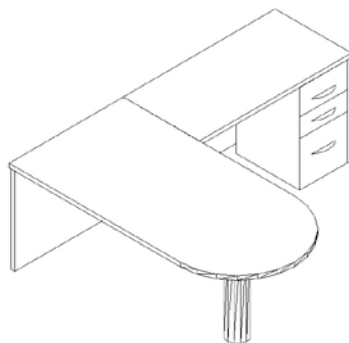

Liberty Set #6 $1095
(L-LL-7284-CDB-RTN)
W/ 42" Return $1072
(L-LL-7278-CDB-RTN)
3-Piece Set