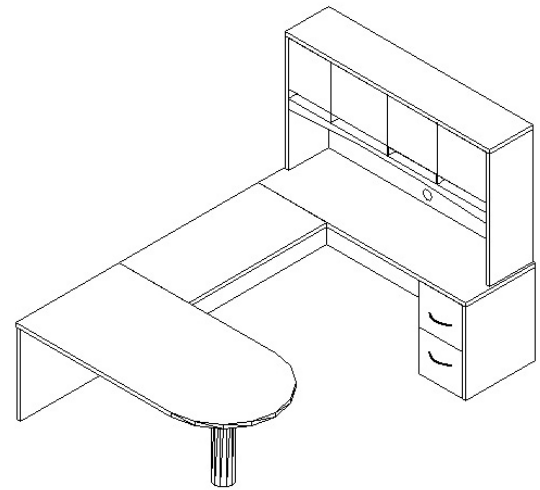

w/o hutch $3374

Insignia set #3 (I-CU-72108-CDB)
w/ 42" bridge (I-CU-72102-CDB) deduct $49

Executive L-shape desk set $3720

Insignia set #4 (I-CL-7290-BF-RTN)
w/ 42" return (I-CL-7284-BF-RTN) deduct $26

kit for keyed-alike storage
ILK5PK $101

- 5 locks w/ matching #'s
- master key / removal key