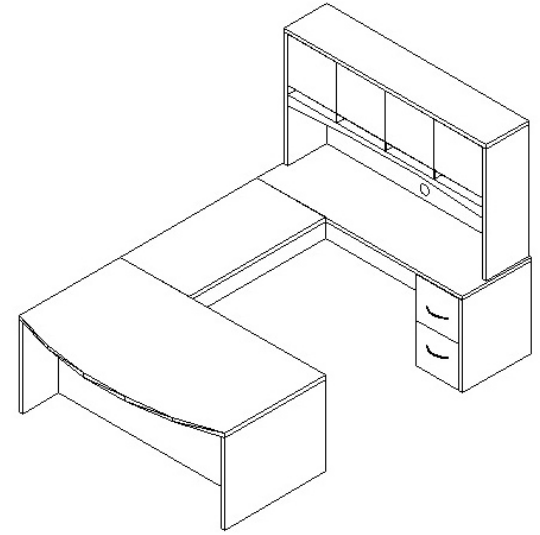

Insignia Series

Bow front desk set $5939

Insignia set #1 (I-CU-72114-BF-H)
w/ 42" Bridge (I-CU-72108-BF-H) deduct $49

w/o hutch $4480

set #1 w/o hutch (I-CU-72114-BF)
w/ 42" bridge (I-CU-72108-BF) deduct $49

Straight front desk set $5867

Insignia set #2 (I-CU-72108-CD-H)
w/ 42" bridge (I-CU-72102-CD-H) deduct $49

w/o hutch $4409

Insignia set #2 (I-CU-72108-CD)
w/ 42" bridge (I-CU-72102-CD) deduct $49

D-top desk set $4816

Insignia set #3 (I-CU-72108-CDB-H)
w/ 42" bridge (I-CU-72102-CDB-H) deduct $49