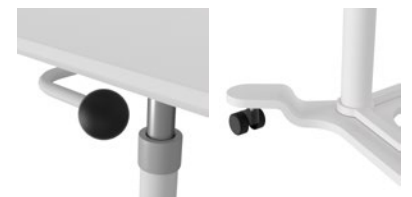

Available in White.
ADJ-TB-3720-R-WHITE

$554