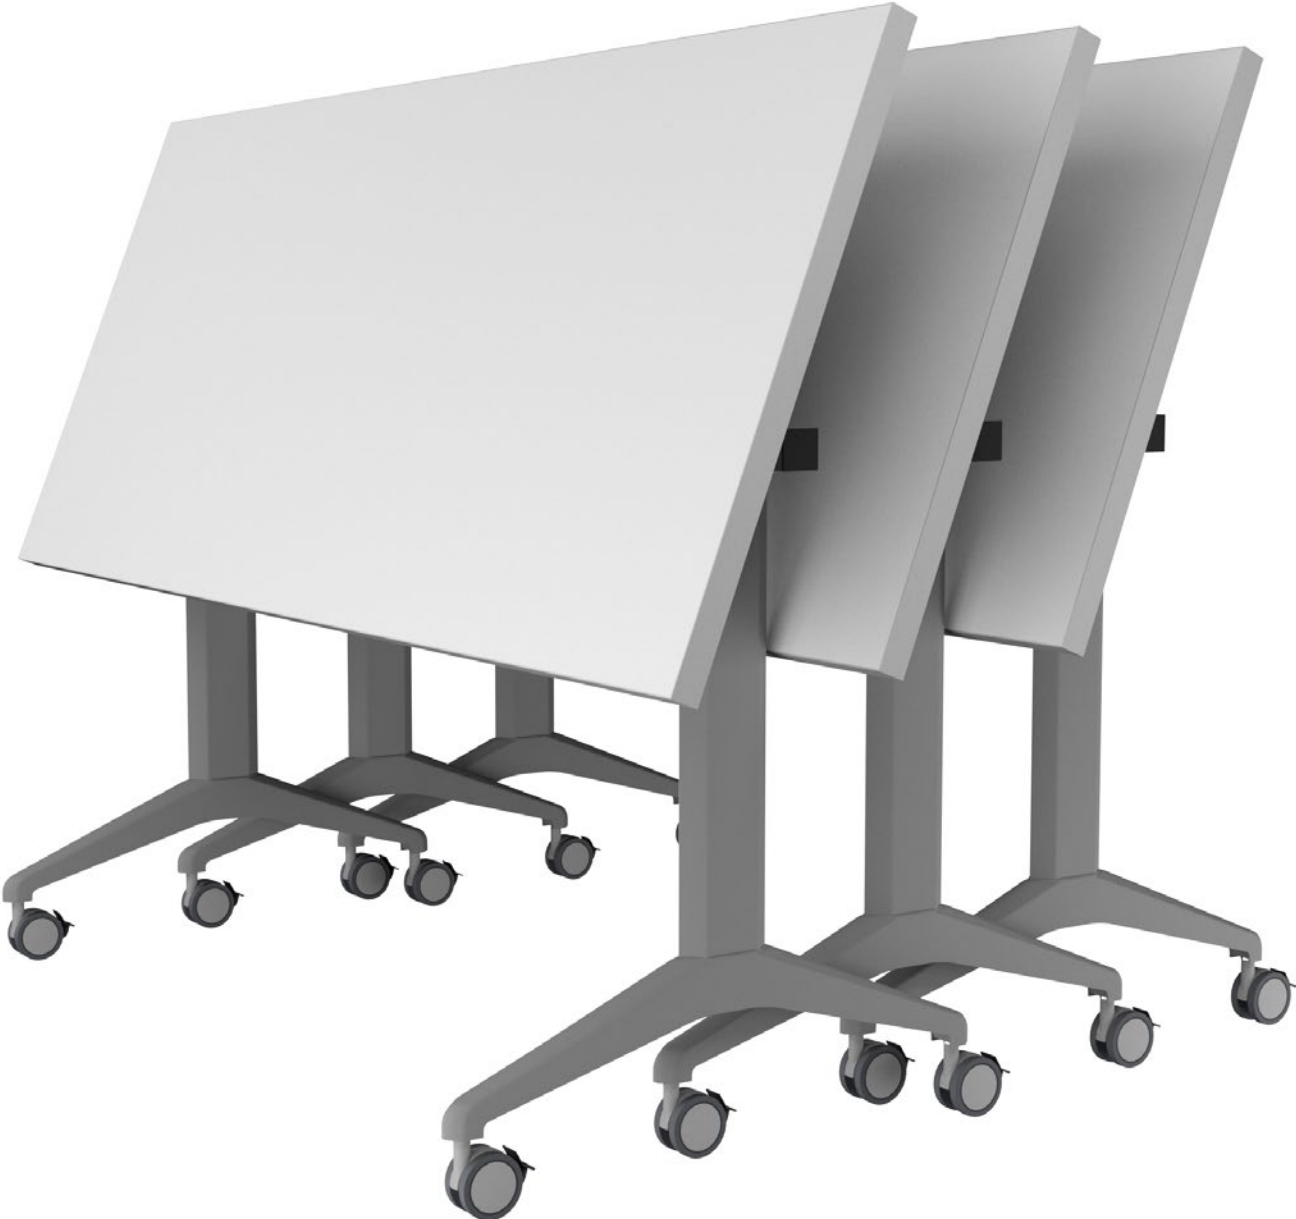

## Ziggy™

multi-purpose seating

fabric seat, flex backrest in cool mesh

flip-up seat for easy storage

add colors with fabric and vinyl options

CMF-6400-B \$516

**Nifty™** tables  
mobile, compact, versatile