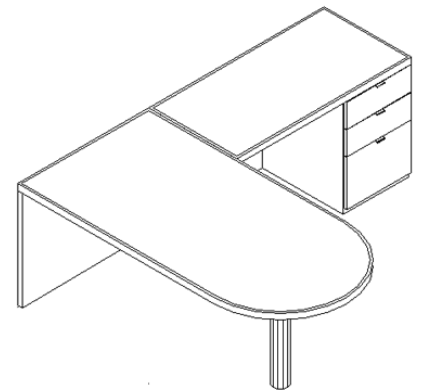

Bow Front Desk Set $2398

L-LDBF-7242	Bow Front Desk	$529
L-LC-7224	Credenza	$379
L-LB-48	48" Bridge	$216
L-LH-7236	Hutch w/ doors	$516
L-LP-BBF	BBF Pedestal	$379
L-LP-FF	FF Pedestal	$379

Specify Finish	American Cherry	-AC
	Mahogany	-MA

D-Top U-Shape Desk Set $1416

L-LDB-7236	D-Top Desk	$445
L-LC-7224	Credenza	$379
L-LB-48	48" Bridge	$213
L-LP-BBF	BBF Pedestal	$379

Specify Finish	American Cherry	-AC
	Mahogany	-MA

D-Top L-Shape Desk Set $1095

L-LDB-7236	D-Top Desk	$445
L-LRU-4824	48" Return	$271
L-LP-BBF	BBF Pedestal	$379

Specify Finish	American Cherry	-AC
	Mahogany	-MA