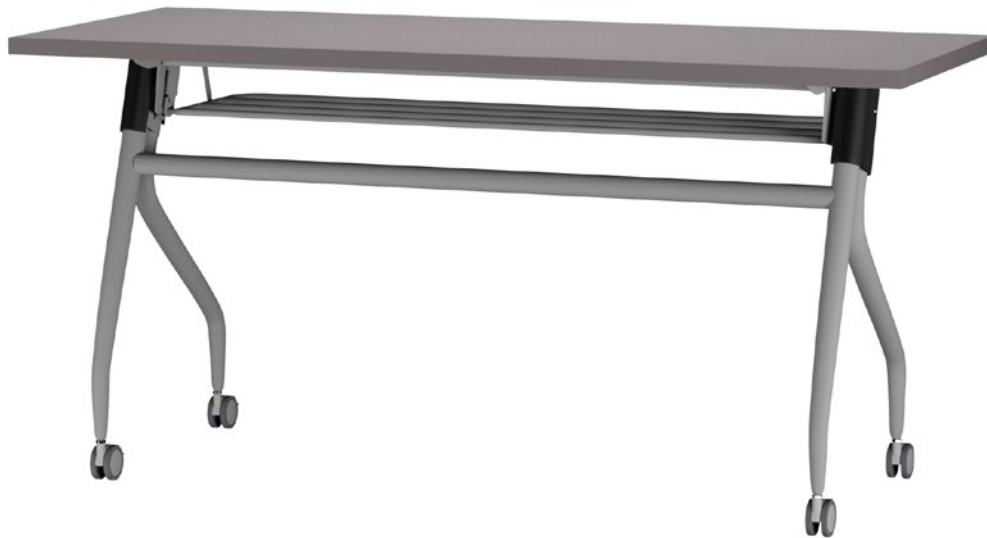

Nifty™ tables
mobile, compact, versatile

- 24" depth for high-density applications
- available in 60" and 72" lengths
- simple flip-and-nest mechanism
- locking casters

TRT-NF-4824	w/ top $399	w/o top $222
TRT-NF-6024	w/ top $470	w/o top $249
TRT-NF-7224	w/ top $544	w/o top $277

Specify surface color (BW/LG or WB/CT)

Basic White (BW) & Lite Gray (LG) with Lite Gray edge
Or
Warm Beige (WB) & Cool Taupe (CT) with Cool Taupe edge

Add quick-connectors for easy ganging

TL0-GNG-2BK	$13 / pair