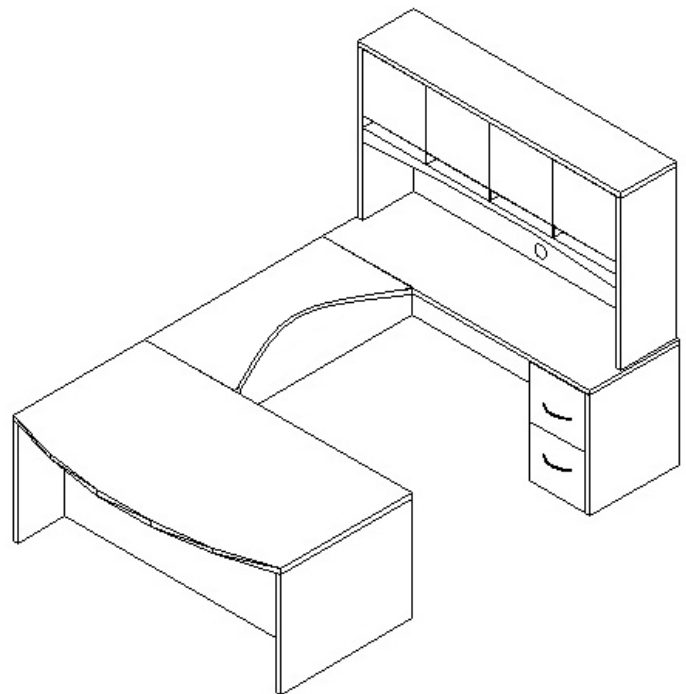

Bookcases  
C-LBC-3271 \$594  
C-LBC-3248 \$438

Storage Tower  
C-LST-242471 \$1194

Storage cabinets  
C-LSC-236 \$566  
C-LSC235-TS \$477

Executive L-shape desk set \$1858

Crescendo set #1 (C-LL-7290-BF-RTN)  
w/ 42" return (C-LL-7284-BF-RTN) deduct \$40