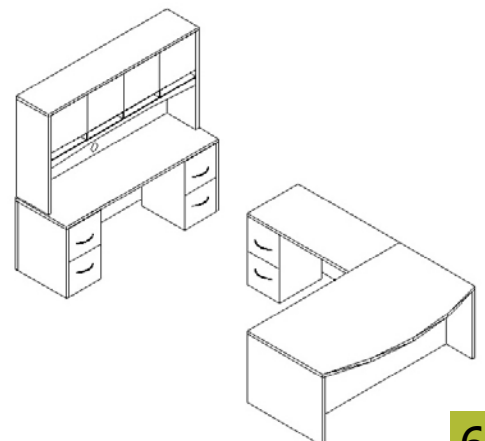

Double pedestal desk w/ credenza $5564

Insignia set #7 (I-CDP-72114)
w/ hutch (I-CDP-72114-H) add $1458